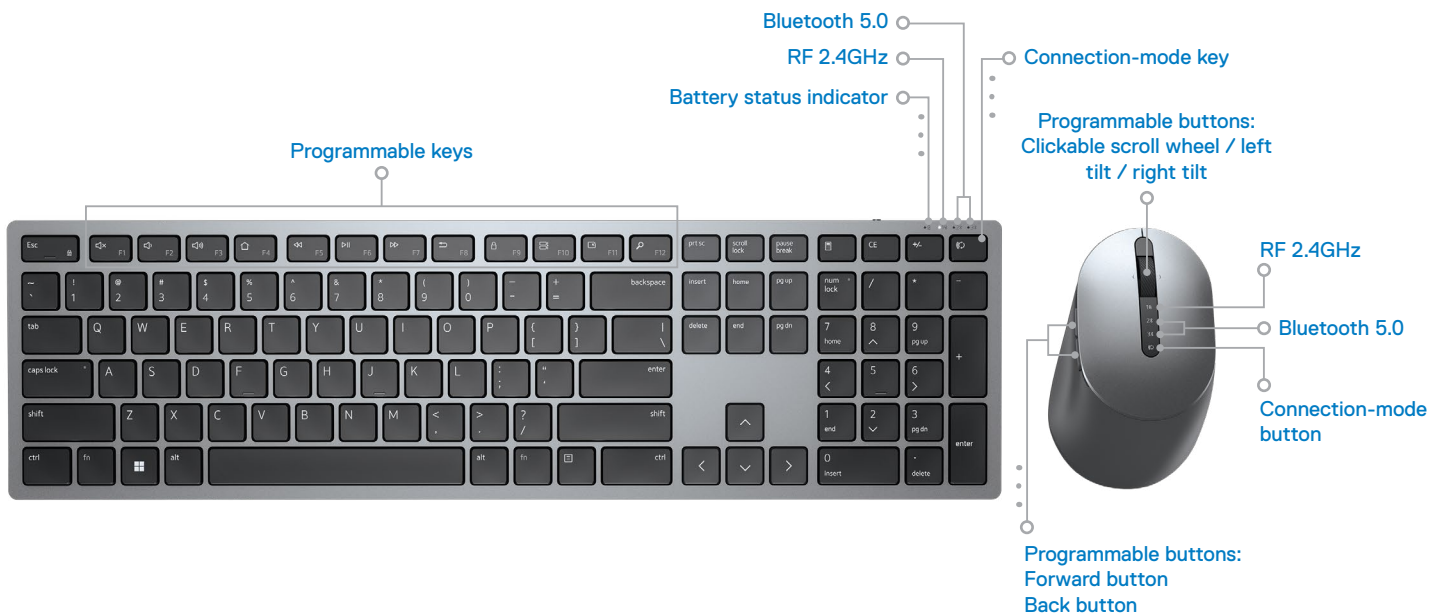

DELL PREMIER
MULTI-DEVICE
WIRELESS
KEYBOARD AND
MOUSE

KM7321W

Outstanding multi-device
connectivity and comfort

DELL PREMIER MULTI-DEVICE WIRELESS KEYBOARD AND MOUSE

KM7321W

Ultimate Productivity

Seamlessly connect and pair up to 3 devices via RF and Bluetooth connectivity. 12 programmable keys and 5 shortcut mouse buttons let you customize to frequently used applications or functions. The native 1600 DPI mouse offers preset DPIs of up to 4000, adjustable via the Dell Peripheral Manager.

Stylishly comfortable

Full sized yet slim, this quiet keyboard keeps you efficient with all the keys you need. Tilt legs give you the flexibility to adjust to your preferred typing position while the sculpted mouse is designed to fit perfectly in your hand. Stylish and sleek with a premium finish, this combo lets you work comfortably in style.

Superb reliability

Built to last, this wireless keyboard and mouse combo has one of the industry's leading battery lives at up to 36 months!¹ Dell Advanced Exchange Service² offers you added peace of mind, shipping you a replacement the next business day during your 3-year Limited Hardware Warranty³ period.

DELL PREMIER MULTI-DEVICE WIRELESS KEYBOARD AND MOUSE

KM7321W

Outstanding multi-device connectivity and comfort

Experience superior multitasking features with a stylish and comfortable premium keyboard and mouse combo. Complete your tasks powered by one of the industry's leading battery lives at up to 36 months!¹